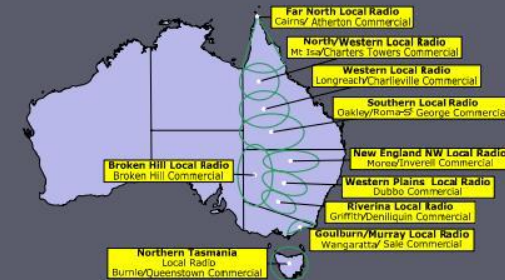

Western Time Zone Coverage

This coverage is suitable for national programs for coverage in Western Australia
 For example SBS Radio 1 & 2, Radio National, JJJ, ABC Classics,
 Dig, ABC Jazz, ABC country & Grandstand
 All programs are delayed 2 or 3 hours from Eastern Time

Remote "Local" Radio

- ▶ An ABC Local Radio program and a pair of commercial radio programs from the nearest station can be received

Eastern Remote "Local" Coverage

Currently, there are some areas with no coverage. The map shows "local" programs in remote eastern areas. This will provide car coverage anywhere. 26 MHz DRM30 shower transmissions (NVIS) are best for these areas.