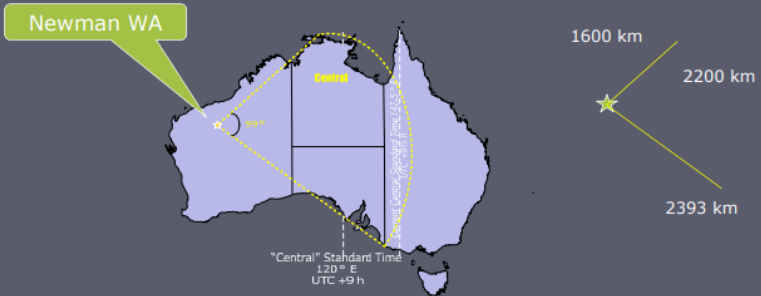

Central Time Zone Coverage

This coverage is suitable for national programs for coverage in Central Australia
For example SBS Radio 1 & 2, Radio National, JJJ, ABC Classics,
Dig, ABC Jazz, ABC country & Grandstand
All programs are delayed 1 hour from Eastern Time