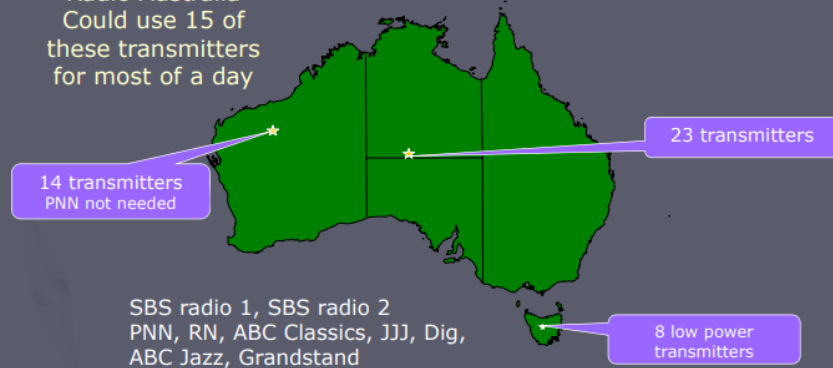

53 Transmitters give national coverage of 9 programs

Radio Australia
Could use 15 of these transmitters for most of a day

SBS radio 1, SBS radio 2
PNN, RN, ABC Classics, JJJ, Dig, ABC Jazz, Grandstand