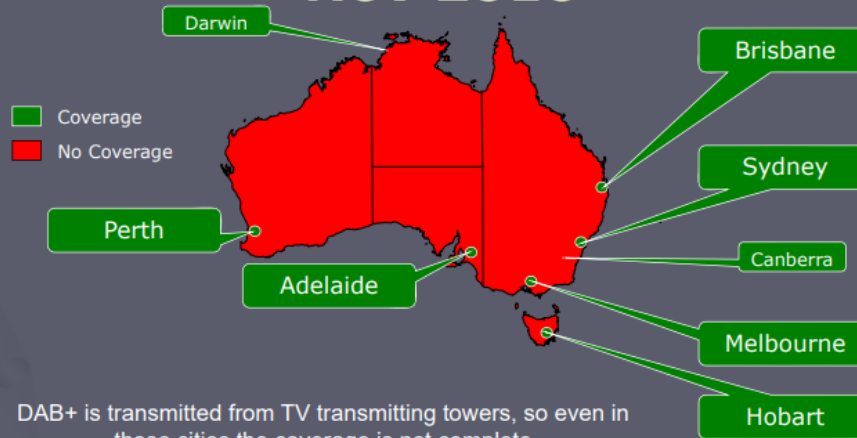

Transmission Systems Available

- Old Analog
  - AM
  - Short Wave
  - FM
- New Digital
  - MF DRM30
  - HF DRM30
  - DRM+
  - Band 3 DAB+
  - L Band DAB+
  - L Band DAB+ from Satellite

22/79

4

DAB+ Network Nov 2010

23/79

5