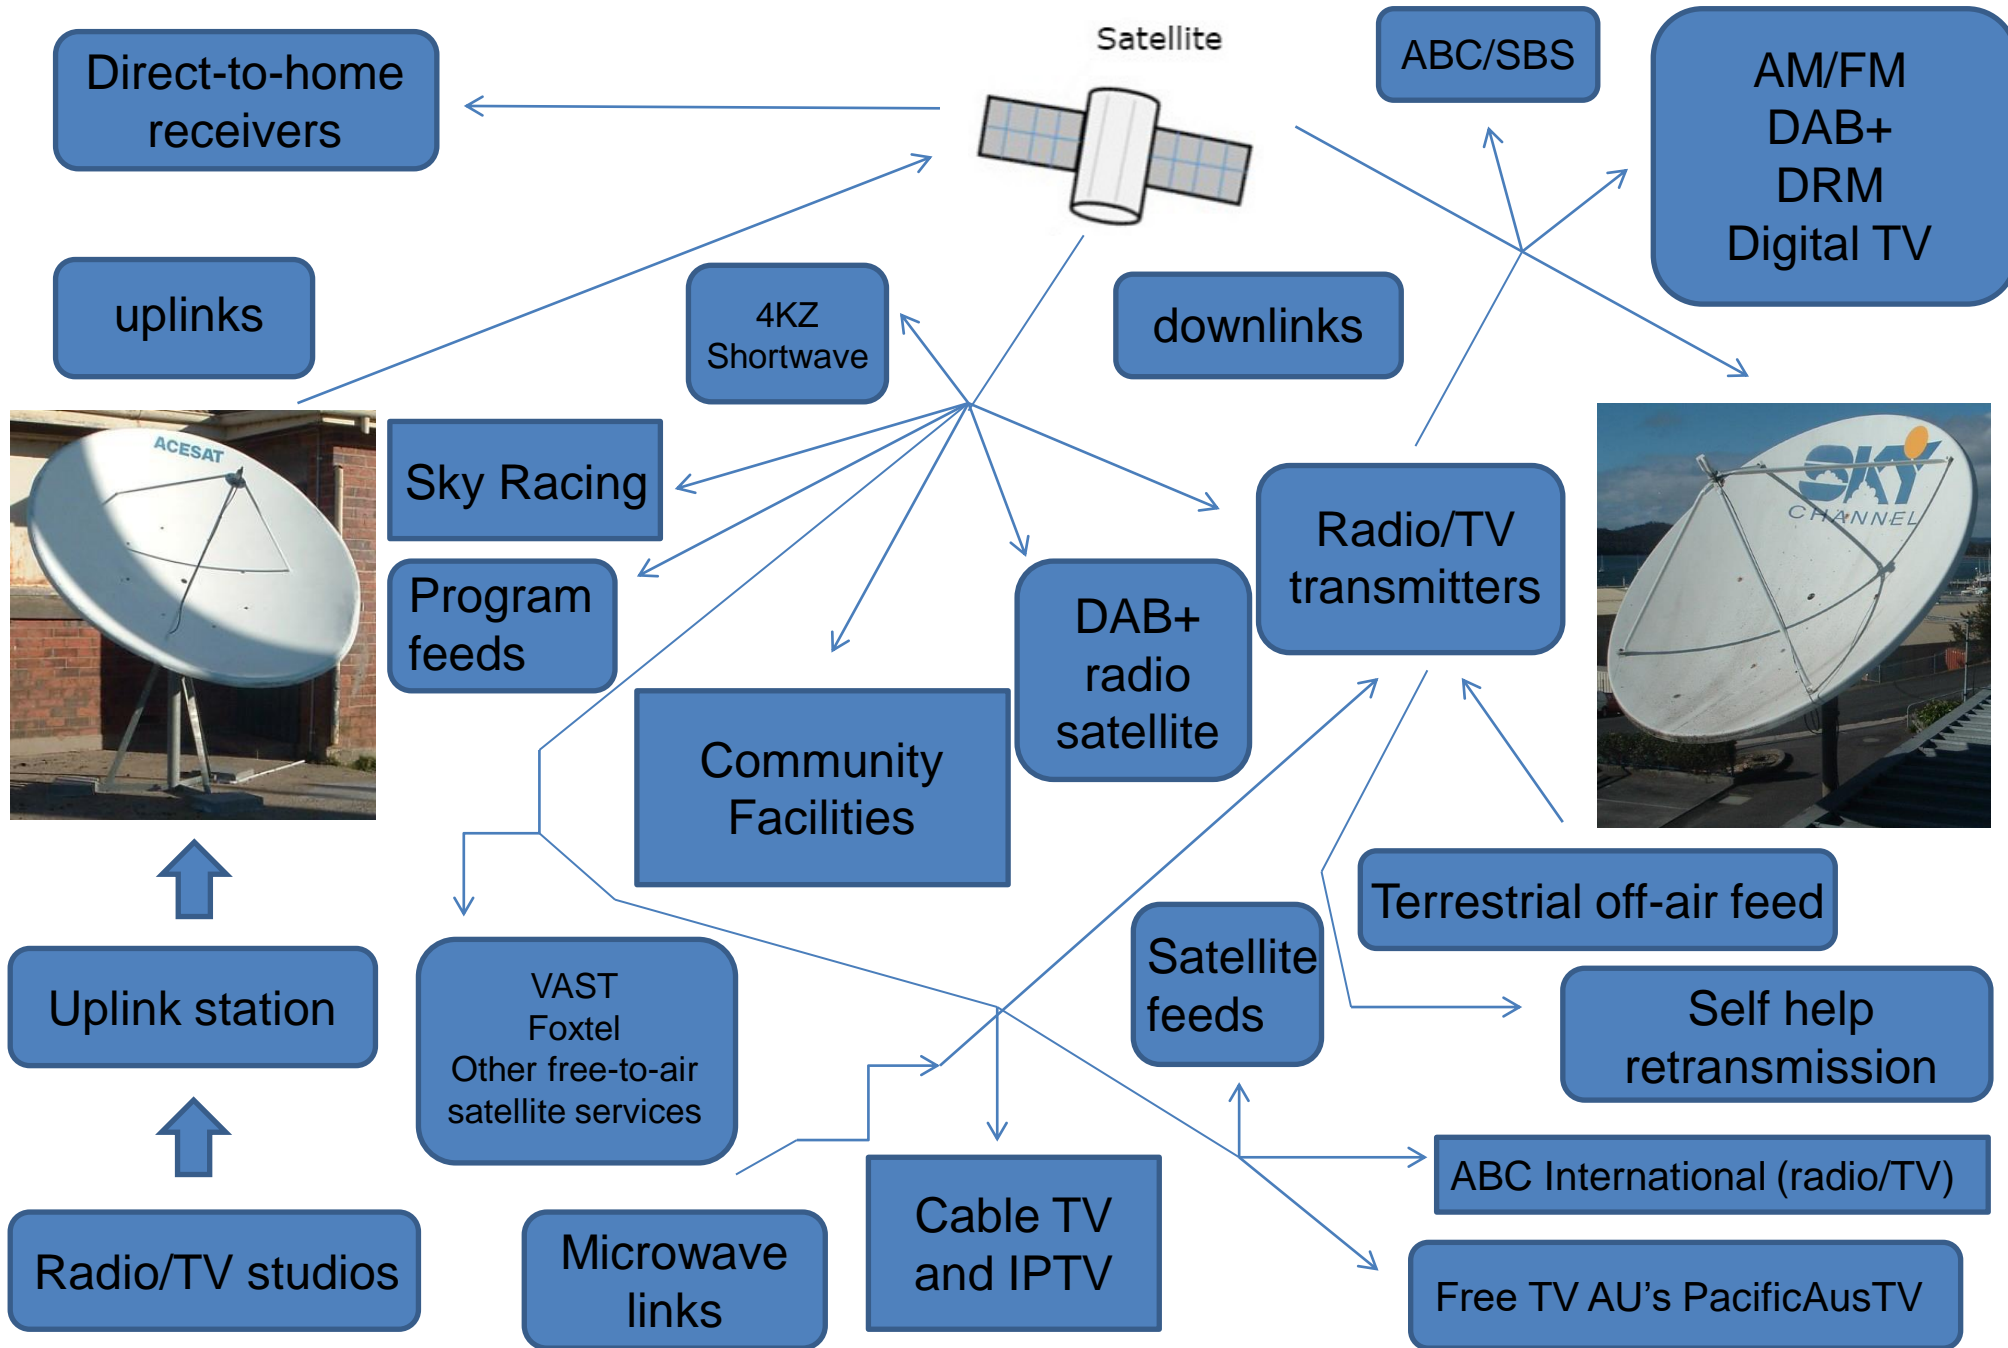

Channel availability and reception are subject to weather conditions and location. Channel line up is subject to change without notice.

Digital TV receivers

Digital Radio receivers

An example of the Digital Radio transmitter

Main/Standby Transmitter

Microwave link, Studio to transmitter link

DAB+ Digital Radio Transmitter

VAST radio via satellite to transmitter downlinks

Satellite Radio Distribution

DRMT – Categories 1 to 3

Antenna systems

DAB+ satellite

DAB+ repeaters/translators

Re-broadcast receivers, analog transmission system

An example of the Digital TV transmitter

Main Transmitter

Playout facilities

Studio to transmitter link

UHF Digital TV