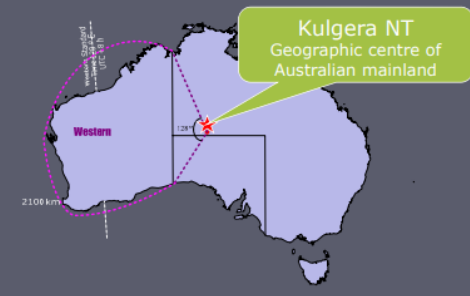

Western Time Zone Coverage

This coverage is suitable for national programs for coverage in Western Australia
For example SBS Radio 1 & 2, Radio National, JJJ, ABC Classics,
Dig, ABC Jazz, ABC country & Grandstand
All programs are delayed 2 or 3 hours from Eastern Time