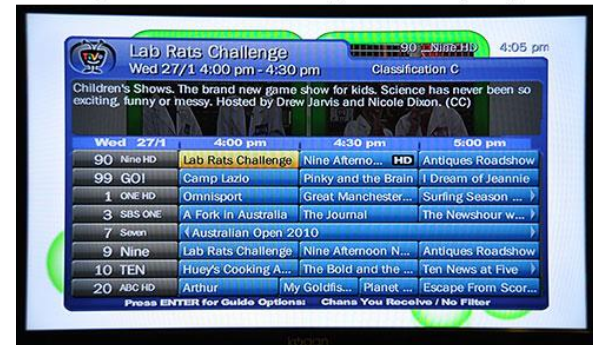

Electronic Program Guide