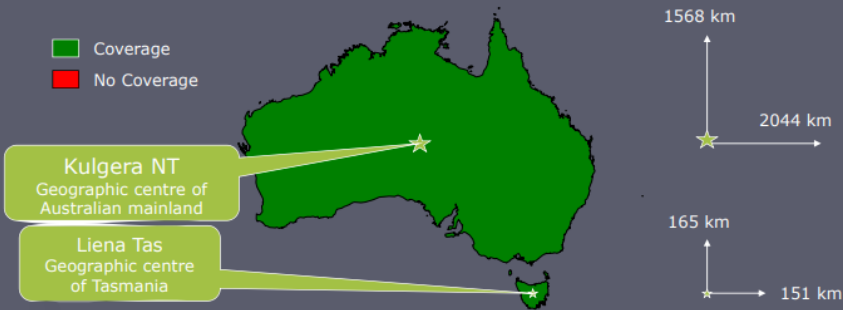

Total Coverage

★ HF DRM transmitter

This coverage is suitable for live national coverage such as **Parliamentary NewsRadio**