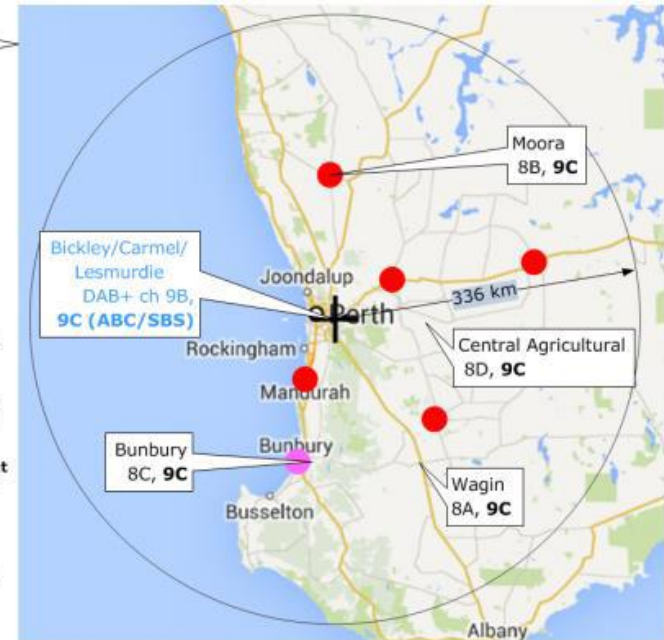

Only DAB+ channel 9A, 9D are vacant for future use in one locality within the circle

Band 3 DTV
Perth: TVW6, SB57, STW8, Unassigned 10, NEW11, ABW12

All UHF only sites omitted