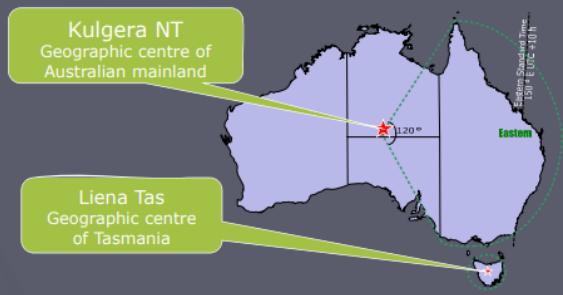

Eastern Time Zone Coverage

This coverage is suitable for national programs for coverage in Eastern Australia
 For example SBS Radio 1 & 2, Radio National, JJJ, ABC Classics,
 Dig, ABC Jazz, ABC country & Grandstand
 No program delays