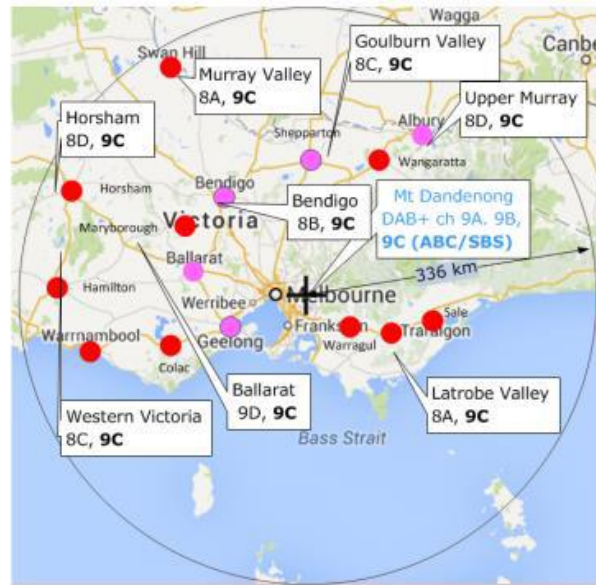

High Powered TV/FM transmitter sites, ideal for DAB+ or DRM+

- A single commercial broadcaster with twin programs
- Two or more commercial broadcasters
  Community and High powered Open Narrowcasting omitted

High powered transmissions cannot use any site within 336 km on the same channel without interference.
DAB+ channel 9C is a single frequency network with totally identical programs.

Latrobe Valley is more than 336 km from Murray Valley to use the same channel. Goulburn Valley is far enough away from Western Victoria to use a common channel.

Only DAB+ No spare transmission channels within interference zone for Melbourne Band 3 DTV

Sydney: HSC6, SBS7, GTV8, Unassigned 10, ATV11, ABV12
Upper Murray: UA6, SB57, GLVB, VTV10, ABAV11, AMV12
Western Victoria: ABWV6, SB57, UA8, VTV10, BCV11, AMV12,

All UHF only sites omitted