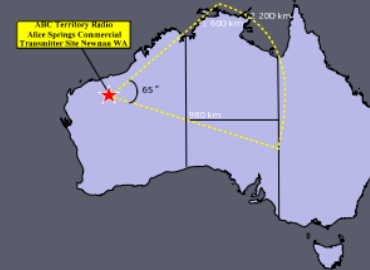

Remote "Local" Coverage NT

This coverage is suitable for "local" programs for coverage in Northern Territory.

This will provide car coverage anywhere in NT.