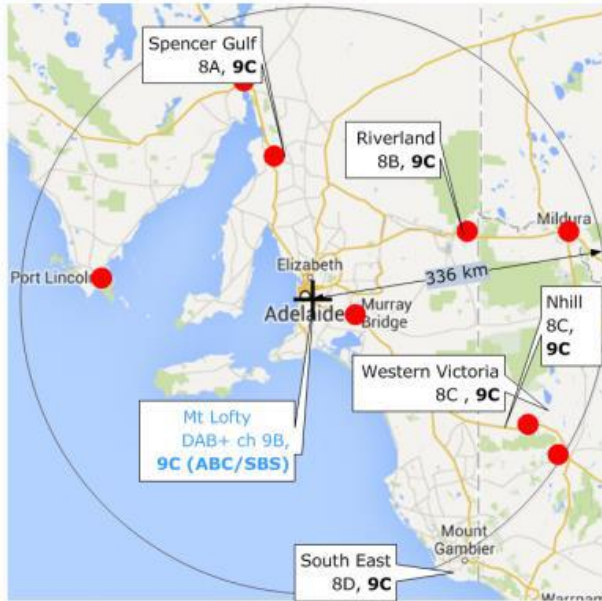

Only DAB+ channel 9A, 9D are vacant for future use within the circle

Band 3 DTV
Adelaide: SAS6, SBS7, NWS8, Unassigned 10, ADS11, ABS12
Mildura/Sunraysia: PTV6, STV7, S8S8, MDV10, ABMV11, UA12
Western Victoria: ABWV6, SB57, UA, VTV10, BCV11, AMV12

All UHF only sites omitted