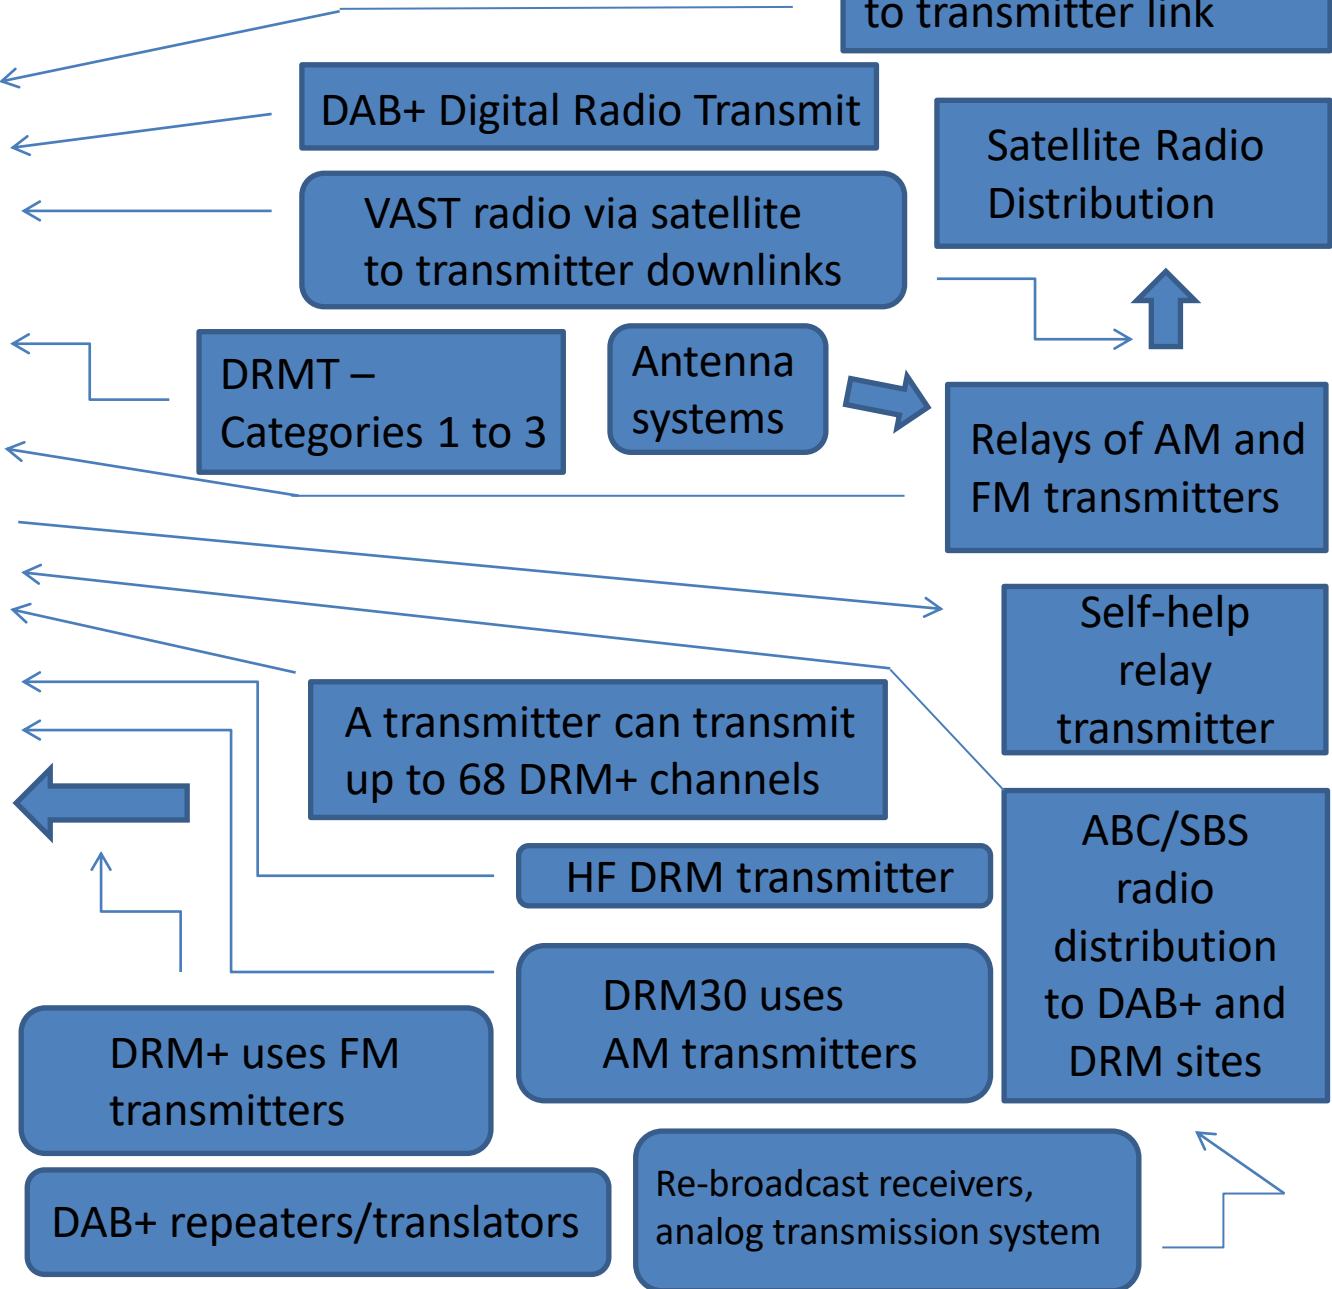

Main/Standby Transmitter

Microwave link, Studio to transmitter link

DAB+ Digital Radio Transmitter

VAST radio via satellite to transmitter downlinks

Satellite Radio Distribution

DRMT – Categories 1 to 3

Antenna systems

Relays of AM and FM transmitters

Self-help relay transmitter

A transmitter can transmit up to 68 DRM+ channels

HF DRM transmitter

ABC/SBS radio distribution to DAB+ and DRM sites

DRM+ uses FM transmitters

DRM30 uses AM transmitters

DAB+ satellite

DAB+ repeaters/translators

Re-broadcast receivers, analog transmission system

An example of the Digital TV transmitter

Main Transmitter

Playout facilities

Studio to transmitter link

UHF Digital TV

VHF Digital TV

Microwave link and transmitter

New Gap Filler

Sent via cable

Translator

Self-help Re-transmitter

Satellite downlinks

Satellite uplinks to transmitter downlinks