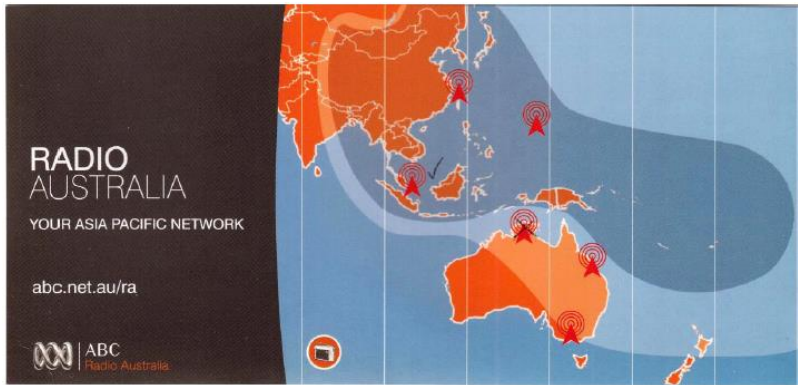

International Broadcast Partnerships

ABC Radio Australia partnerships

You can hear ABC Radio Australia programs can be heard on almost 300 FM and AM local radio stations strategically around the world, find out how you can become one.

For a list of ABC Radio Australia partners nearest to you, find out when the partnership arrangements will continue to expand with few local broadcasters in 40 countries throughout the region, including a number of daily satellite relays.

American Samoa: Samoa Radio 2AP 540 AM

Australia: Over 130 radio stations through Ethnic community broadcasting, 3CW Chinese Radio Melbourne, TSIMA Radio 4MW Thursday Island, National Indigenous Radio Service, Gippsland FM 104.7, 2GLF 89.3FM, 88.9 WYN FM Werribee, 6EBA 95.3 Perth, 3ZZZ 92.3 Melbourne, RPH Australia

Cambodia: Women's Media Centre 102 FM, Phnom Penh 102 FM, Ka Village 102 FM, Sangkat Dankor 102 FM, Khan Dangkor 102 FM, Siem Reap 107.9 FM, Battambang 92.7FM, Kampong Cham 92.5FM

Canada: CBC Radio 1

China: China Radio International, China National Radio, Beijing 774 AM, Shanghai Media Group – Radio Classical FM 94.7 FM

Cook Islands: 88FM, KCFM Cook Islands 103.3 FM, Radio Cook Islands 630

Europe: World Radio Network (WRN Broadcast)

Fiji: FBC Radio One 558AM and 93.0FM, FBC Radio Two 105.0FM

France: World Radio Paris

French Polynesia: Polynesia 1st FM Network – 16 frequencies across Polynesia, Polynesia 1st AM service – 738AM

Hong Kong: RTHK Radio 1, RTHK Radio 2, RTHK Radio 3, RTHK Radio 4, RTHK Radio 5, RTHK Radio 6, RTHK Mandarin Channel

India: All India Radio, All India Radio, Indira Gandhi National Open University

Indonesia: Radio BAHANA ARAUNA (Manokwari) 103.4, Radio BEST FM (Garut) 102.5, Radio BHASA (Situbondo) 93.1, Radio BONANZA MEDIA (Kediri) 105.1, Radio CEK RADIO (Pematangsiantar) 101.2, Radio DELTA (Jakarta) 99.1, Radio DELTA RADIO (Medan) 105.8, Radio DMS RADIO (Ambon) 102.7, Radio EL-MARKO (Sorong) 97.5, Radio ELSHINTA (Jakarta) 90.0, Radio GEMA SURYA (Ponorogo) 94.2, Radio GREEN (Jakarta) 89.2, Radio HAMZANWADI (Lombok Timur) 107, Radio ISTANA (Ternate) 101,